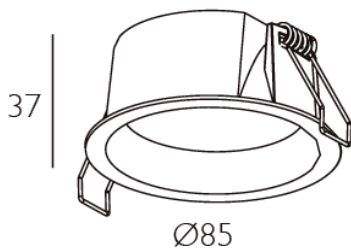

LTKDB8503NR

* illustration

TINY SOFT

Light source:	7W
Led source:	Cree/Osram
Lumen Output:	600lm
Color temperature:	3000K
Color rendering index:	Ra≥ 90
Beam angle:	100°
Lifetime:	50,000 Hours
UGR:	19
Operation Voltage:	220-240Vac, 50/60Hz
Operation Temperature:	-20°C~+45°C
Protection Class:	IP44

Product description:

Recessed spot down light 7W 3000K
 IP44 CRI>90 100°
 H37 Ø85 White
 Opal diffuser.
 Lifetime 50,000 Hours.

100°