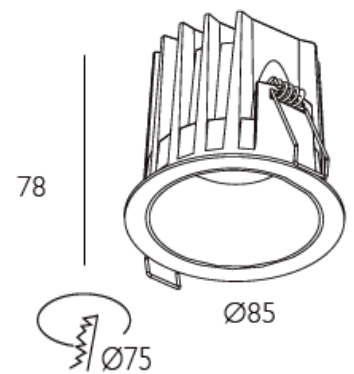

* illustration

DARK12/DARK18/DARK30

Light source:	10W/18W/30W
Led source:	Cree/Osram
Lumen Output:	830lm/1500lm/2500lm
Color temperature:	3000K
Color rendering index:	Ra ≥ 90
Beam angle:	60°
Lifetime:	50,000 Hours
UGR:	19
Operation Voltage:	220-240Vac, 50/60Hz
Operation Temperature:	-20°C~+40°C
Protection Class:	IP20

Product description:

Recessed spot light 3000K
Black and White finish, lifetime 50,000 Hours.

Accessories

* illustration

Honeycomb

Light beam angle