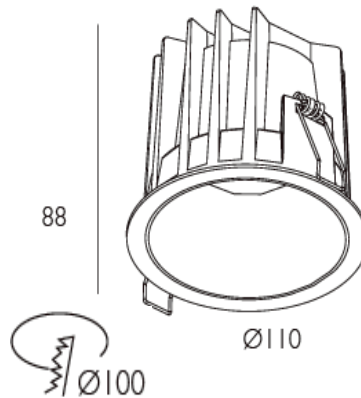

* illustration

DARK12/DARK18/DARK30

Light source:	10W/18W/30W
Led source:	Cree/Osram
Lumen Output:	830lm/1500lm/2500lm
Color temperature:	3000K
Color rendering index:	Ra ≥ 90
Beam angle:	60°
Lifetime:	50,000 Hours
UGR:	19
Operation Voltage:	220-240Vac, 50/60Hz
Operation Temperature:	-20°C~+40°C
Protection Class:	IP20

Product description:

Recessed spot light 3000K
Black and White finish, lifetime 50,000 Hours.

Accessories

* illustration

Honeycomb

Light beam angle