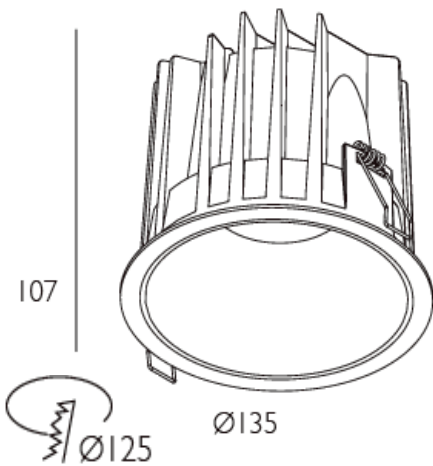

* illustration

DARK12/DARK18/DARK30

Light source:	10W/18W/30W
Led source:	Cree/Osram
Lumen Output:	830lm/1500lm/2500lm
Color temperature:	3000K
Color rendering index:	Ra ≥ 90
Beam angle:	60°
Lifetime:	50,000 Hours
UGR:	19
Operation Voltage:	220-240Vac, 50/60Hz
Operation Temperature:	-20°C~+40°C
Protection Class:	IP20

Product description:

Recessed spot light 3000K
Black and White finish, lifetime 50,000 Hours.

Accessories

* illustration

Honeycomb

Light beam angle